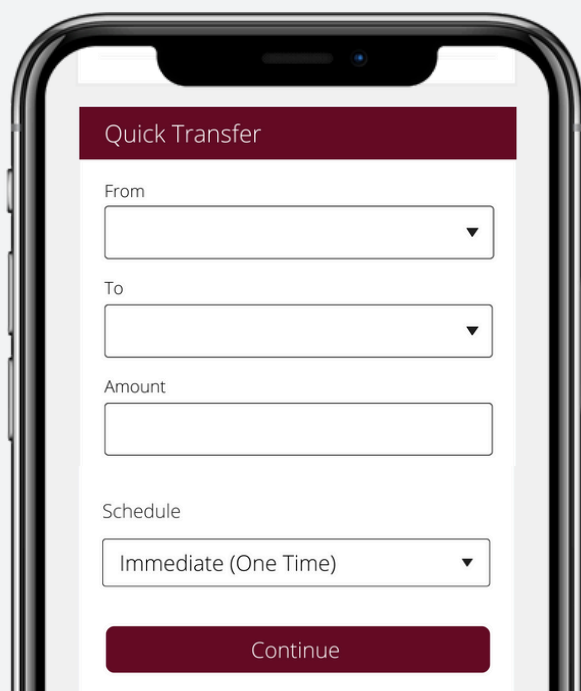

WHAT'S NEW: 新的工具和功能

Check out the tools and features to enhance your online and mobile banking experience.

查看新工具和功能，增強您的網上和手機銀行使用體驗。

INTUITIVE DESIGN 直觀的設計

A sleek, modern interface for an enhanced banking experience.

一個時尚、現代的界面，可幫助增強用戶體驗。

ONE CLICK AWAY 一鍵點擊即可

New navigation bar featuring the most commonly accessed features.

新的導覽列擁有最常用的功能。

QUICK ACCESS 快速查看

Manage all accounts virtually anytime, anywhere.

隨時隨地管理賬戶。

DYNAMIC MODULES 動態模組

Simple modules to manage money and more in real-time.

用於即時管理資金等的簡單模組。

NEW NAVIGATION 新的瀏覽體驗

Streamlined menus to help you navigate with ease.

精簡的選單可協助您輕鬆瀏覽。

USER-FRIENDLY 簡單易用

Enhanced access to your personalized settings.