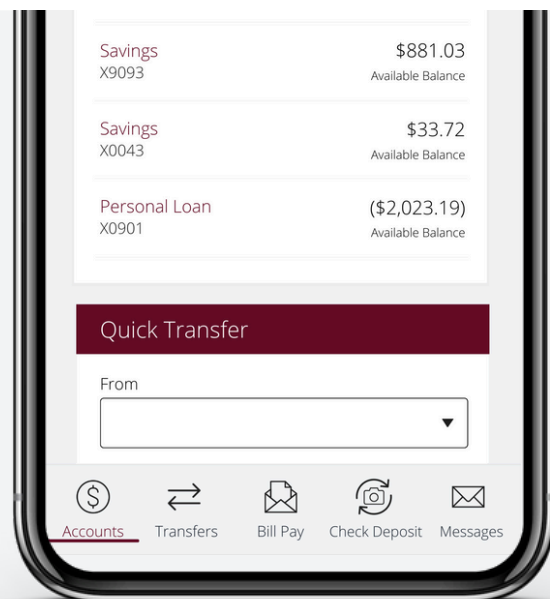

Make mobile check deposits quickly & easily.
使用手機存支票快速和輕鬆

CARD MANAGER 銀行卡管理

Simple, secure and centralized access to your cards.
簡單、安全且集中地查看您的銀行卡。

QUICK BALANCES 快速查看餘額

View account balances without needing to sign in.
無需登入便能查看賬戶餘額。

WHAT'S NEW: 新的工具和功能

Check out the tools and features to enhance your online and mobile banking experience.

查看新工具和功能，增強您的網上和手機銀行使用體驗。

INTUITIVE DESIGN 直觀的設計

A sleek, modern interface for an enhanced banking experience.

一個時尚、現代的界面，可幫助增強用戶體驗。

ONE CLICK AWAY 一鍵點擊即可

New navigation bar featuring the most commonly accessed features.

新的導覽列擁有最常用的功能。

QUICK ACCESS 快速查看

Manage all accounts virtually anytime, anywhere.

隨時隨地管理賬戶。

DYNAMIC MODULES 動態模組

Simple modules to manage money and more in real-time.

用於即時管理資金等的簡單模組。

NEW NAVIGATION 新的瀏覽體驗

Streamlined menus to help you navigate with ease.

精簡的選單可協助您輕鬆瀏覽。

USER-FRIENDLY 簡單易用

Enhanced access to your personalized settings.