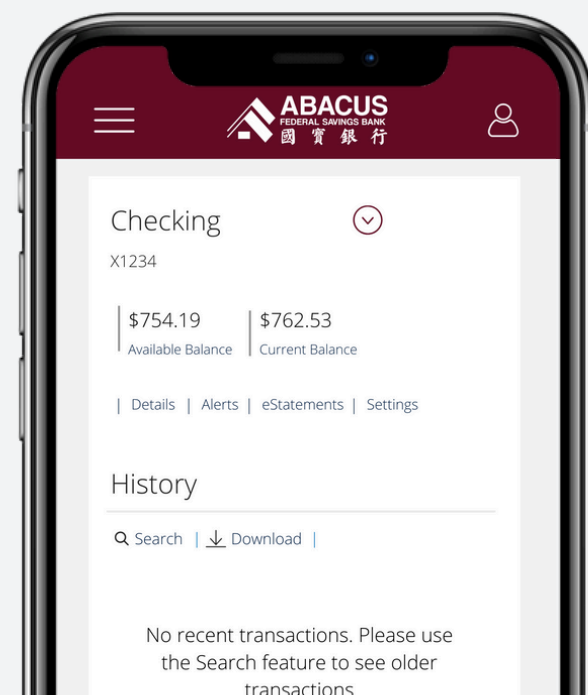

WHAT'S NEW: 新的工具和功能

Check out the tools and features to enhance your online and mobile banking experience.

查看新工具和功能，增強您的網上和手機銀行使用體驗。

INTUITIVE DESIGN 直觀的設計

A sleek, modern interface for an enhanced banking experience.

一個時尚、現代的界面，可幫助增強用戶體驗。

ONE CLICK AWAY 一鍵點擊即可

New navigation bar featuring the most commonly accessed features.

新的導覽列擁有最常用的功能。

QUICK ACCESS 快速查看

Manage all accounts virtually anytime, anywhere.

隨時隨地管理賬戶。

DYNAMIC MODULES 動態模組

Simple modules to manage money and more in real-time.

用於即時管理資金等的簡單模組。

NEW NAVIGATION 新的瀏覽體驗

Streamlined menus to help you navigate with ease.

精簡的選單可協助您輕鬆瀏覽。

USER-FRIENDLY 簡單易用

Enhanced access to your personalized settings.