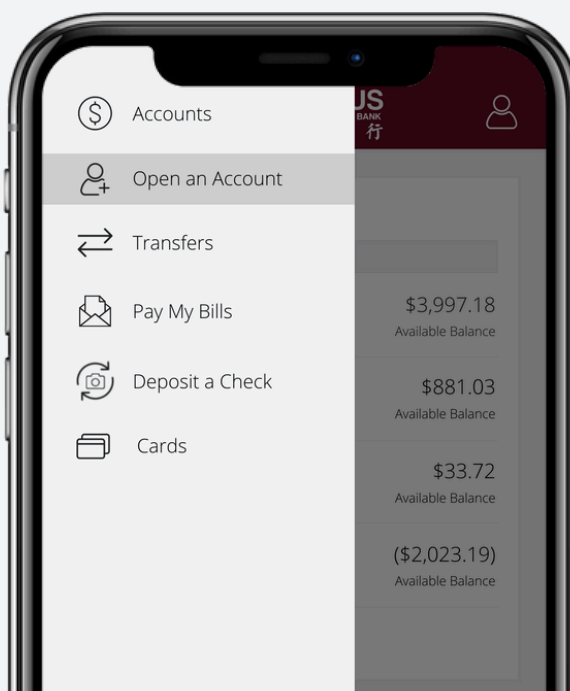

WHAT'S NEW: 新的工具和功能

Check out the tools and features to enhance your online and mobile banking experience.

查看新工具和功能，增強您的網上和手機銀行使用體驗。

INTUITIVE DESIGN 直觀的設計

A sleek, modern interface for an enhanced banking experience.

一個時尚、現代的界面，可幫助增強用戶體驗。

ONE CLICK AWAY 一鍵點擊即可

New navigation bar featuring the most commonly accessed features.

新的導覽列擁有最常用的功能。

QUICK ACCESS 快速查看

Manage all accounts virtually anytime, anywhere.

隨時隨地管理賬戶。

DYNAMIC MODULES 動態模組

Simple modules to manage money and more in real-time.

用於即時管理資金等的簡單模組。

NEW NAVIGATION 新的瀏覽體驗

Streamlined menus to help you navigate with ease.

精簡的選單可協助您輕鬆瀏覽。

USER-FRIENDLY 簡單易用

Enhanced access to your personalized settings.