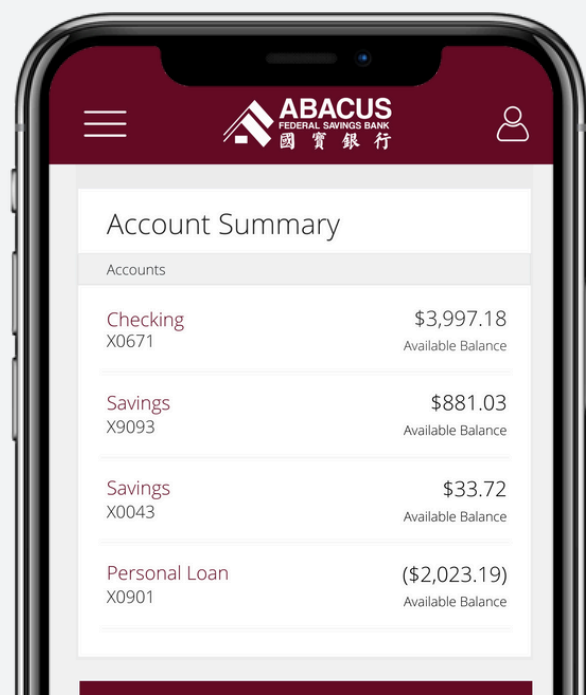

Make mobile check deposits quickly & easily.
使用手機存支票快速和輕鬆

CARD MANAGER 銀行卡管理

Simple, secure and centralized access to your cards.
簡單、安全且集中地查看您的銀行卡。

QUICK BALANCES 快速查看餘額

View account balances without needing to sign in.
無需登入便能查看賬戶餘額。

WHAT'S NEW: 新的工具和功能

Check out the tools and features to enhance your online and mobile banking experience.

查看新工具和功能，增強您的網上和手機銀行使用體驗。

INTUITIVE DESIGN 直觀的設計

A sleek, modern interface for an enhanced banking experience.

一個時尚、現代的界面，可幫助增強用戶體驗。

ONE CLICK AWAY 一鍵點擊即可

New navigation bar featuring the most commonly accessed features.

新的導覽列擁有最常用的功能。

QUICK ACCESS 快速查看

Manage all accounts virtually anytime, anywhere.

隨時隨地管理賬戶。

DYNAMIC MODULES 動態模組